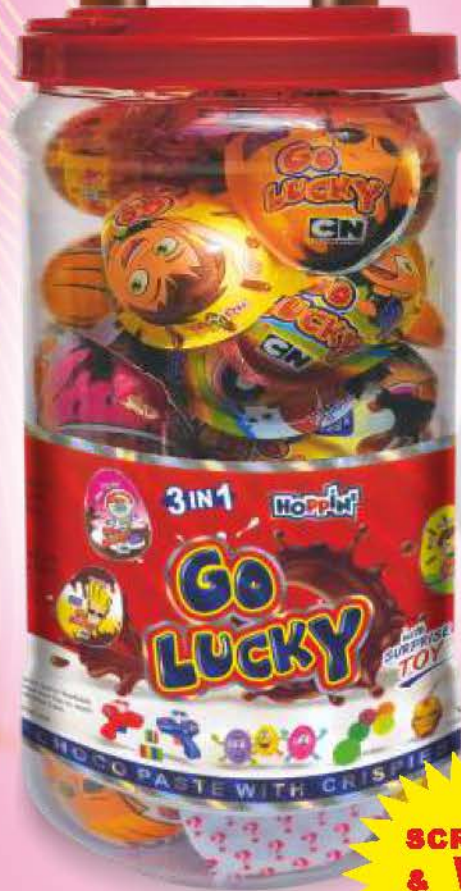

100% Veg.

HOPPIN'

MRP
₹ 5/-

WAFER BREAK

ORANGE FLAVOUR

Grammage : 40 gms.
Pouch/ Inner /Jar Content : 40 Pcs. Container
Outer Content : 16 Container
The weight of the candytoy varies according to the weight of the toy.

HOPPIN'

MRP
₹ 5/-

100% Veg.

GO LUCKY

**SCRATCH & WIN
EXCITING
SURPRISE**

**Delicious
Choco Beans
with Creamy
Choco Liquid**

Pouch/ Inner /Jar Content : 40 Pcs. Jar
Outer Content : 12 Jar
Outer Dimension (LxWxH) : 515 x 375 x 315 mm
CBM Value : 0.061m³