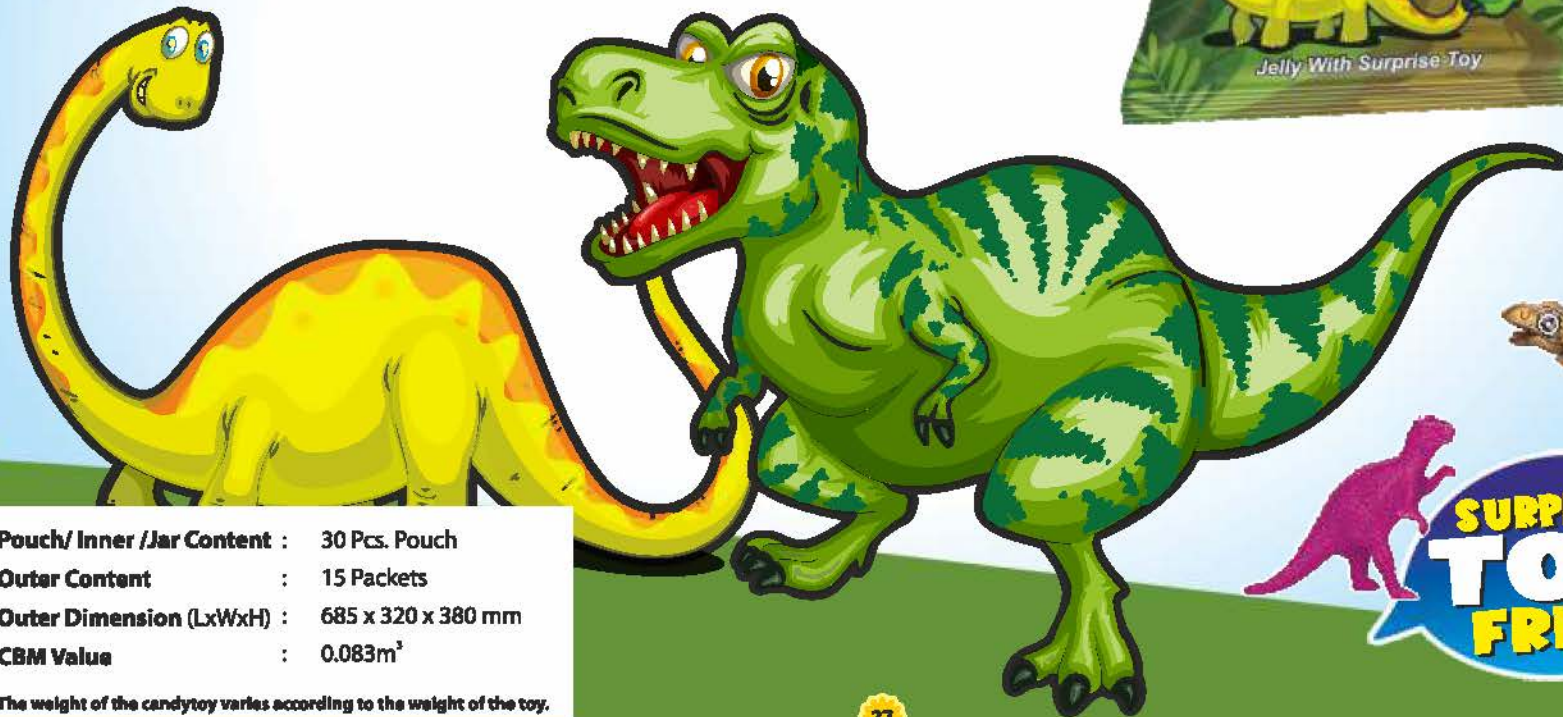

HOPPIN'

DINOSAUR JELLY

MRP
₹ 5/-

Pouch/ Inner / Jar Content : 30 Pcs. Pouch
Outer Content : 15 Packets
Outer Dimension (LxWxH) : 685 x 320 x 380 mm
CBM Value : 0.083m³

The weight of the candytoy varies according to the weight of the toy.

**SURPRISE
TOY
FREE**